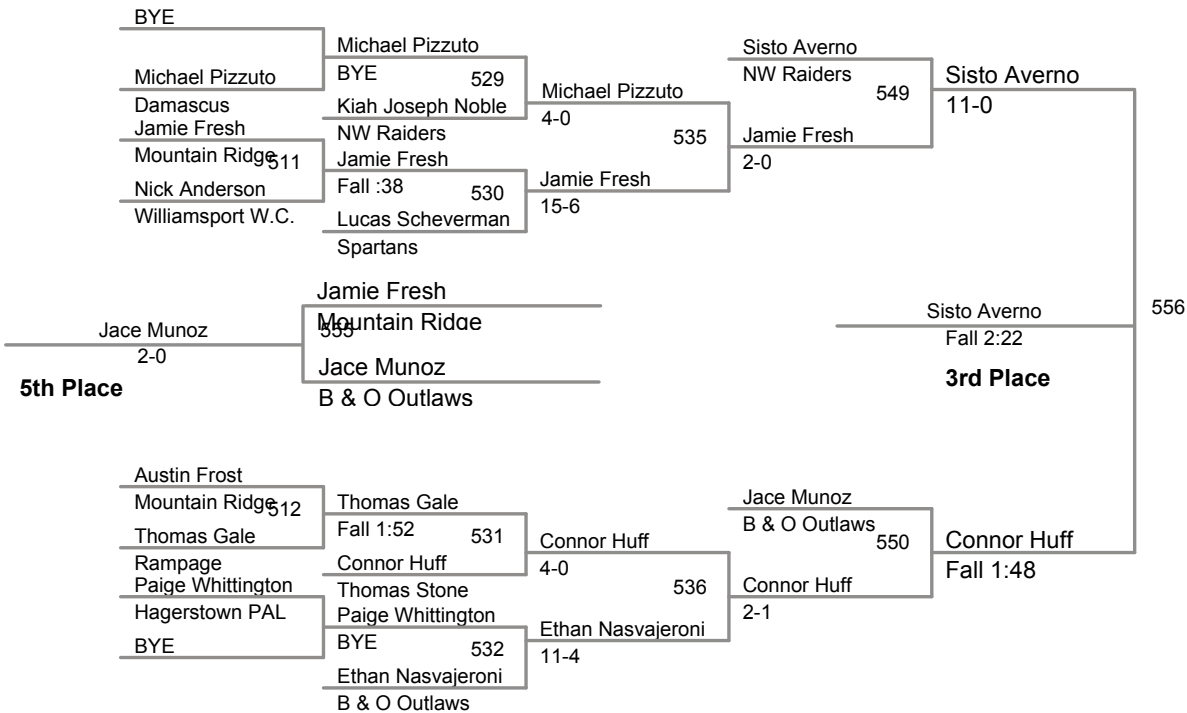

2014 MDWAY State Championship
8 and 9 (on Mat 2)

50 Lbs

2014 MDWAY State Championship
8 and 9 (on Mat 5)

55 Lbs

Champion

2014 MDWAY State Championship
8 and 9 (on Mat 4)

60 Lbs

Connor Bollinger <i>Warhawks</i>	Connor Bollinger			
BYE	BYE	415	Connor Bollinger	
Justin Webber <i>Rampage</i>	Justin Webber		8-1	
Alan Giron <i>Generals</i>	13-4	403		
Kolton Lee <i>Southern M. C.</i>	Kolton Lee		435	Connor Bollinger
Logan Chaney <i>Williamsport W.C.</i>	10-0	404		7-2
Avi Dashevsky <i>Mt. Airy Mustangs</i>	Avi Dashevsky	416	6-4	
Coleman Nogle <i>B & O Outlaws</i>	9-4	405		
Matty Walsh <i>Warriors C.C.</i>	Matty Walsh			457
Trey Conrad <i>Kent Co.</i>	Fall :13	406		
Skyler Boward <i>Hagerstown PAL</i>	Ronald Kratko	417	6-0	
Ronald Kratko <i>Rampage</i>	Fall 1:37	407		
Vincent Raynor <i>Williamsport W.C.</i>	Myles Harrington		436	Antonio Rodrigue
Myles Harrington <i>Vipers</i>	9-1	408		8-4
Logan Wilson <i>Spartans</i>	Antonio Rodrigue	418	Fall :36	
Antonio Rodrigue <i>Mt. Airy Mustangs</i>	Fall 1:15	409		

Antonio Rodrigues
8-6

Champion

BYE	Alan Giron		Avi Dashevsky	
Alan Giron	BYE	425	Mt. Airy Mustangs	441
Generals	Myles Harrington		Ronald Kratko	8-0
Logan Chaney	Vipers	412		
Williamsport W.C.	Coleman Nogle		Ronald Kratko	Fall 4:06
Coleman Nogle	8-0	426		
B & O Outlaws	Ronald Kratko			
	Rampage			
Avi Dashevsky	Avi Dashevsky			450
6-2	Mt. Airy Mustangs		Matty Walsh	4-2
5th Place	Kolton Lee		3rd Place	
	Southern M. C.			
Trey Conrad	Skyler Boward		Matty Walsh	
Kent Co.	Pin 4:13	413	Warriors C.C.	442
Skyler Boward	Kolton Lee	427		
Hagerstown PAL	Fall 1:13		Matty Walsh	5-2
Vincent Raynor	Southern M. C.	432		
Williamsport W.C.	Logan Wilson		Kolton Lee	14-2
Logan Wilson	6-5	428		
Spartans	Justin Webber			
	Fall 1:15			
	Rampage			