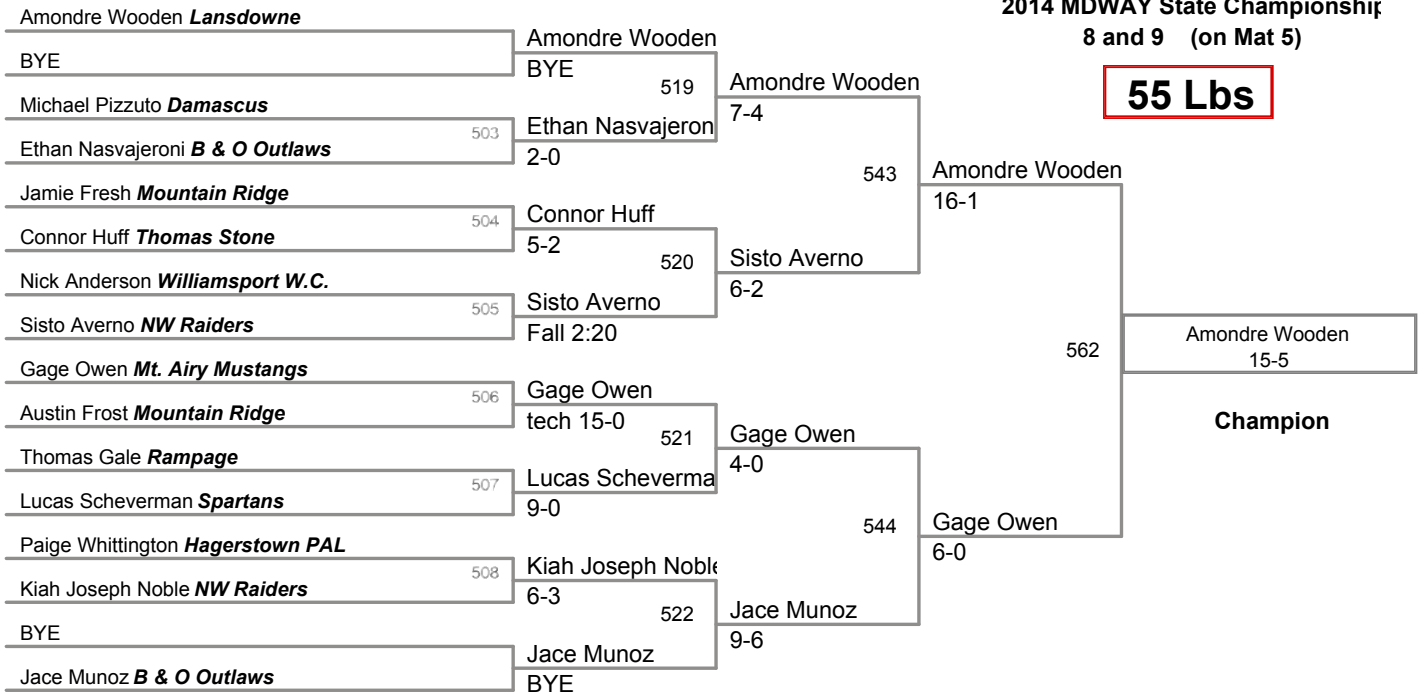

2014 MDWAY State Championship
8 and 9 (on Mat 2)

50 Lbs

2014 MDWAY State Championship
8 and 9 (on Mat 5)

55 Lbs

Champion

2014 MDWAY State Championship
8 and 9 (on Mat 4)

60 Lbs

Connor Bollinger <i>Warhawks</i>	Connor Bollinger			
BYE	BYE	415	Connor Bollinger	
Justin Webber <i>Rampage</i>	Justin Webber		8-1	
Alan Giron <i>Generals</i>	13-4	403		
Kolton Lee <i>Southern M. C.</i>	Kolton Lee		435	Connor Bollinger
Logan Chaney <i>Williamsport W.C.</i>	10-0	404		7-2
Avi Dashevsky <i>Mt. Airy Mustangs</i>	Avi Dashevsky	416	6-4	
Coleman Nogle <i>B & O Outlaws</i>	9-4	405		
Matty Walsh <i>Warriors C.C.</i>	Matty Walsh			457
Trey Conrad <i>Kent Co.</i>	Fall :13	406		
Skyler Boward <i>Hagerstown PAL</i>	Ronald Kratko	417	6-0	
Ronald Kratko <i>Rampage</i>	Fall 1:37	407		
Vincent Raynor <i>Williamsport W.C.</i>	Myles Harrington		436	Antonio Rodrigue
Myles Harrington <i>Vipers</i>	9-1	408		8-4
Logan Wilson <i>Spartans</i>	Antonio Rodrigue	418	Fall :36	
Antonio Rodrigue <i>Mt. Airy Mustangs</i>	Fall 1:15	409		

Antonio Rodrigues
8-6

Champion

BYE	Alan Giron		Avi Dashevsky	
Alan Giron	BYE	425	Mt. Airy Mustangs	441
Generals	Myles Harrington		Ronald Kratko	8-0
Logan Chaney	Vipers	412		
Williamsport W.C.	Coleman Nogle		Ronald Kratko	Fall 4:06
Coleman Nogle	8-0	426		
B & O Outlaws	Ronald Kratko			
	Rampage			
Avi Dashevsky	Avi Dashevsky			450
6-2	Mt. Airy Mustangs		Matty Walsh	4-2
5th Place	Kolton Lee		3rd Place	
	Southern M. C.			
Trey Conrad	Skyler Boward		Matty Walsh	
Kent Co.	Pin 4:13	413	Warriors C.C.	442
Skyler Boward	Kolton Lee	427		
Hagerstown PAL	Fall 1:13		Matty Walsh	5-2
Vincent Raynor	Southern M. C.	432		
Williamsport W.C.	Logan Wilson		Kolton Lee	14-2
Logan Wilson	6-5	428		
Spartans	Justin Webber			
	Fall 1:15			
	Rampage			