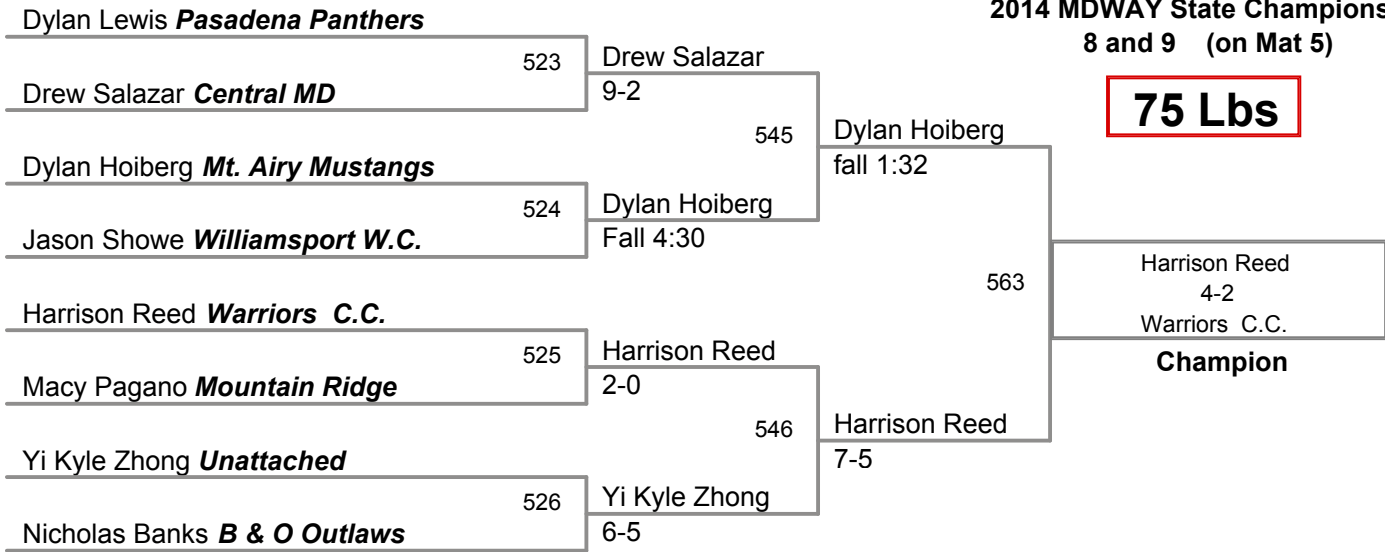

2014 MDWAY State Championship
8 and 9 (on Mat 5)

75 Lbs