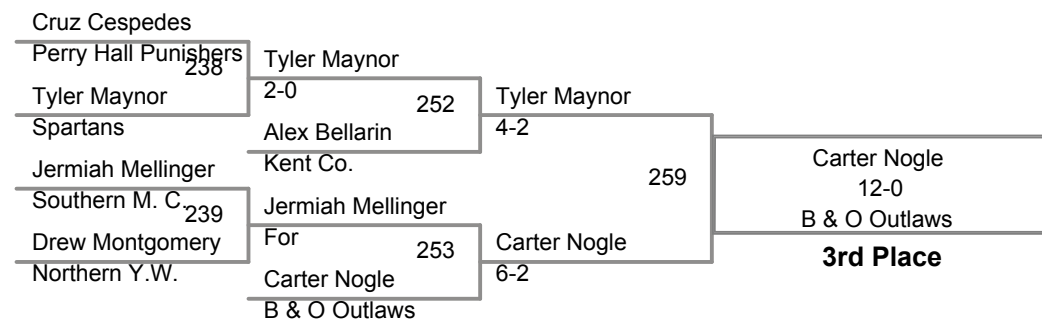

2014 MDWAY State Championship
8 and 9 (on Mat 2)

50 Lbs

2014 MDWAY State Championship
8 and 9 (on Mat 5)

55 Lbs

Champion

2014 MDWAY State Championship
8 and 9 (on Mat 4)

60 Lbs

Connor Bollinger <i>Warhawks</i>	Connor Bollinger			
BYE	BYE	415	Connor Bollinger	
Justin Webber <i>Rampage</i>	Justin Webber		8-1	
Alan Giron <i>Generals</i>	13-4	403		
Kolton Lee <i>Southern M. C.</i>	Kolton Lee		435	Connor Bollinger
Logan Chaney <i>Williamsport W.C.</i>	10-0	404		7-2
Avi Dashevsky <i>Mt. Airy Mustangs</i>	Avi Dashevsky	416	6-4	
Coleman Nogle <i>B & O Outlaws</i>	9-4	405		
Matty Walsh <i>Warriors C.C.</i>	Matty Walsh			457
Trey Conrad <i>Kent Co.</i>	Fall :13	406		
Skyler Boward <i>Hagerstown PAL</i>	Ronald Kratko	417	6-0	
Ronald Kratko <i>Rampage</i>	Fall 1:37	407		
Vincent Raynor <i>Williamsport W.C.</i>	Myles Harrington		436	Antonio Rodrigue
Myles Harrington <i>Vipers</i>	9-1	408		8-4
Logan Wilson <i>Spartans</i>	Antonio Rodrigue	418	Fall :36	
Antonio Rodrigue <i>Mt. Airy Mustangs</i>	Fall 1:15	409		

Antonio Rodrigues
8-6

Champion

BYE	Alan Giron		Avi Dashevsky	
Alan Giron	BYE	425	Mt. Airy Mustangs	441
Generals	Myles Harrington		Ronald Kratko	8-0
Logan Chaney	Vipers	412		
Williamsport W.C.	Coleman Nogle		Ronald Kratko	Fall 4:06
Coleman Nogle	8-0	426		
B & O Outlaws	Ronald Kratko			
	Rampage			
Avi Dashevsky	Avi Dashevsky			450
6-2	Mt. Airy Mustangs		Matty Walsh	4-2
5th Place	Kolton Lee		3rd Place	
	Southern M. C.			
Trey Conrad	Skyler Boward		Matty Walsh	
Kent Co.	Pin 4:13	413	Warriors C.C.	442
Skyler Boward	Kolton Lee	427		
Hagerstown PAL	Fall 1:13		Matty Walsh	5-2
Vincent Raynor	Southern M. C.	432		
Williamsport W.C.	Logan Wilson		Kolton Lee	14-2
Logan Wilson	6-5	428		
Spartans	Justin Webber			
	Fall 1:15			
	Rampage			