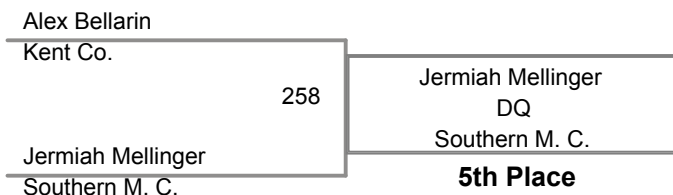

2014 MDWAY State Championship
8 and 9 (on Mat 2)

50 Lbs