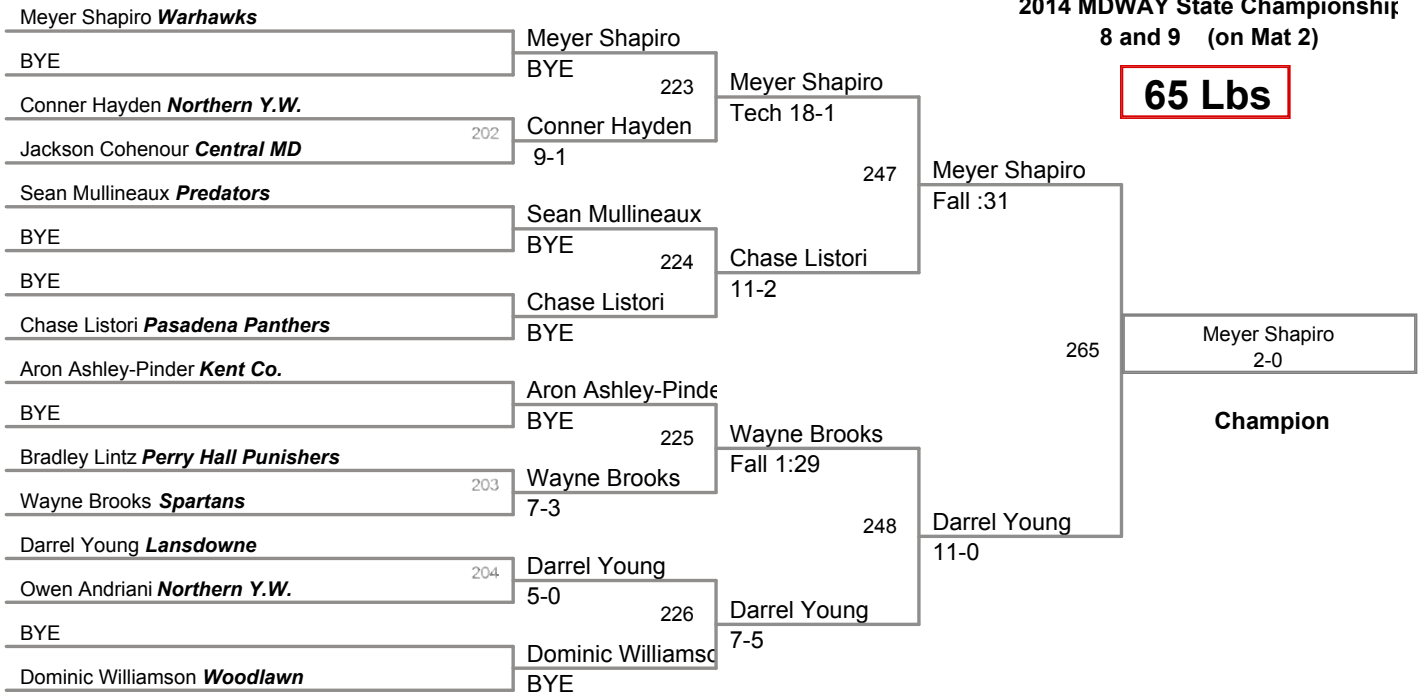

2014 MDWAY State Championship
8 and 9 (on Mat 2)

65 Lbs

Meyer Shapiro
2-0

Champion