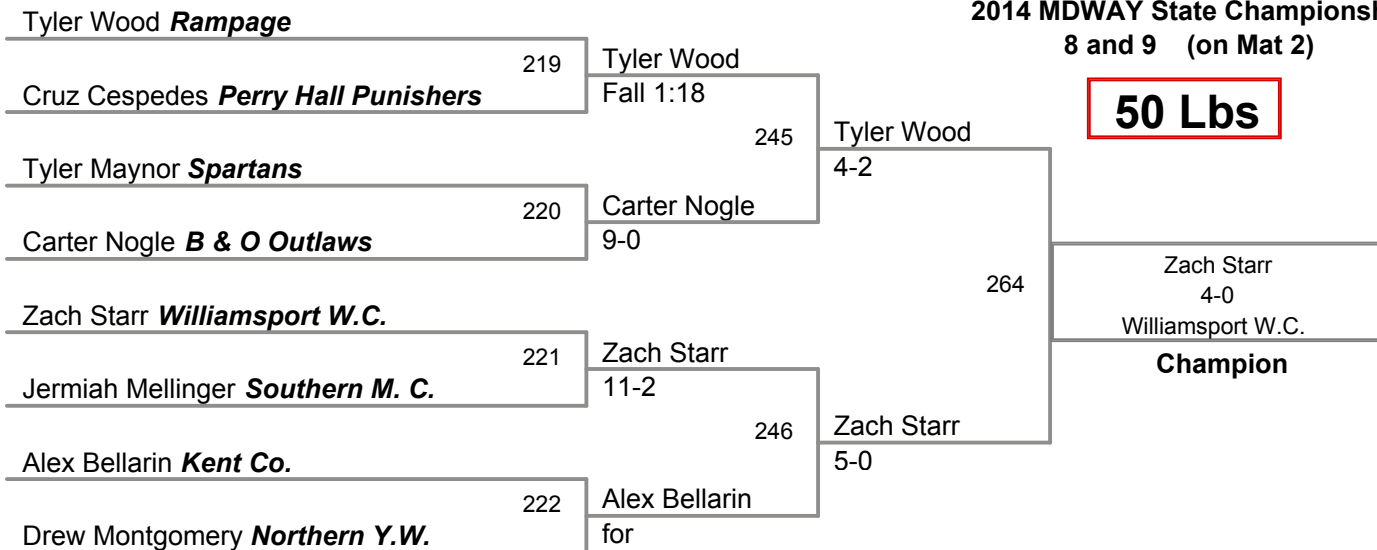

2014 MDWAY State Championship
8 and 9 (on Mat 2)

50 Lbs