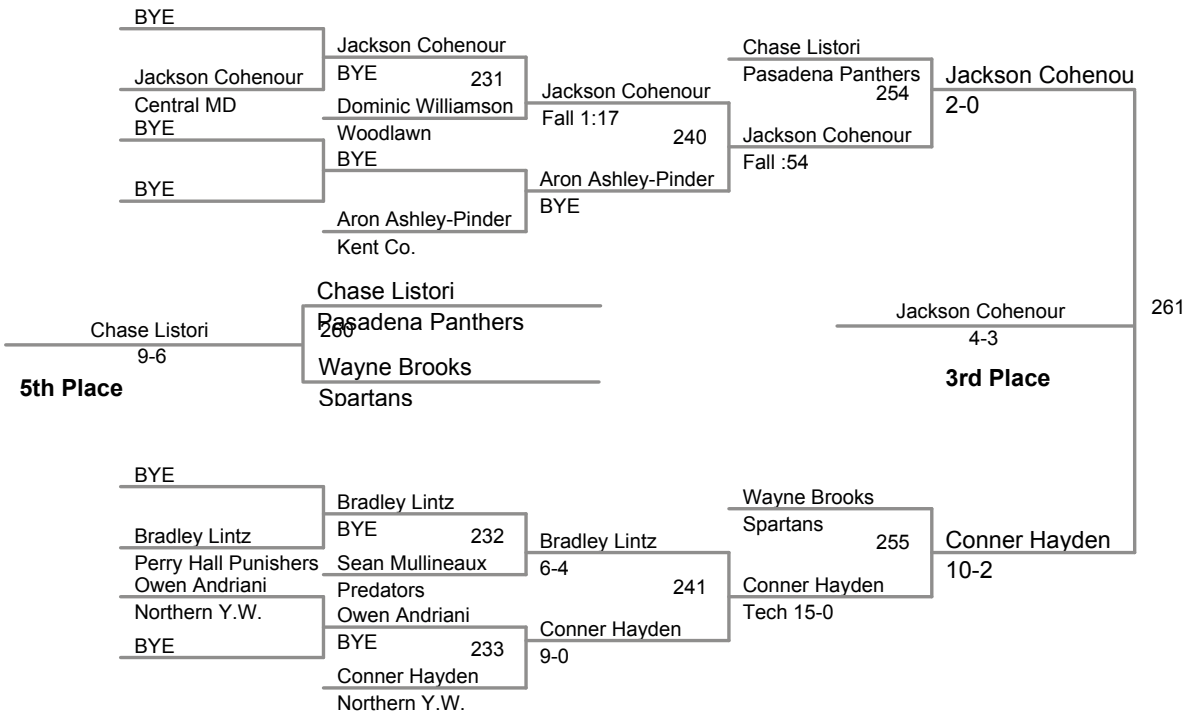

2014 MDWAY State Championship
8 and 9 (on Mat 2)

65 Lbs

Meyer Shapiro
2-0

Champion