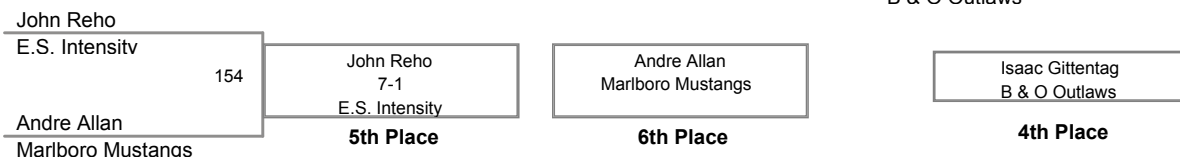

2014 MDWAY State Championship
8 and 9 (on Mat 1)

70 Lbs