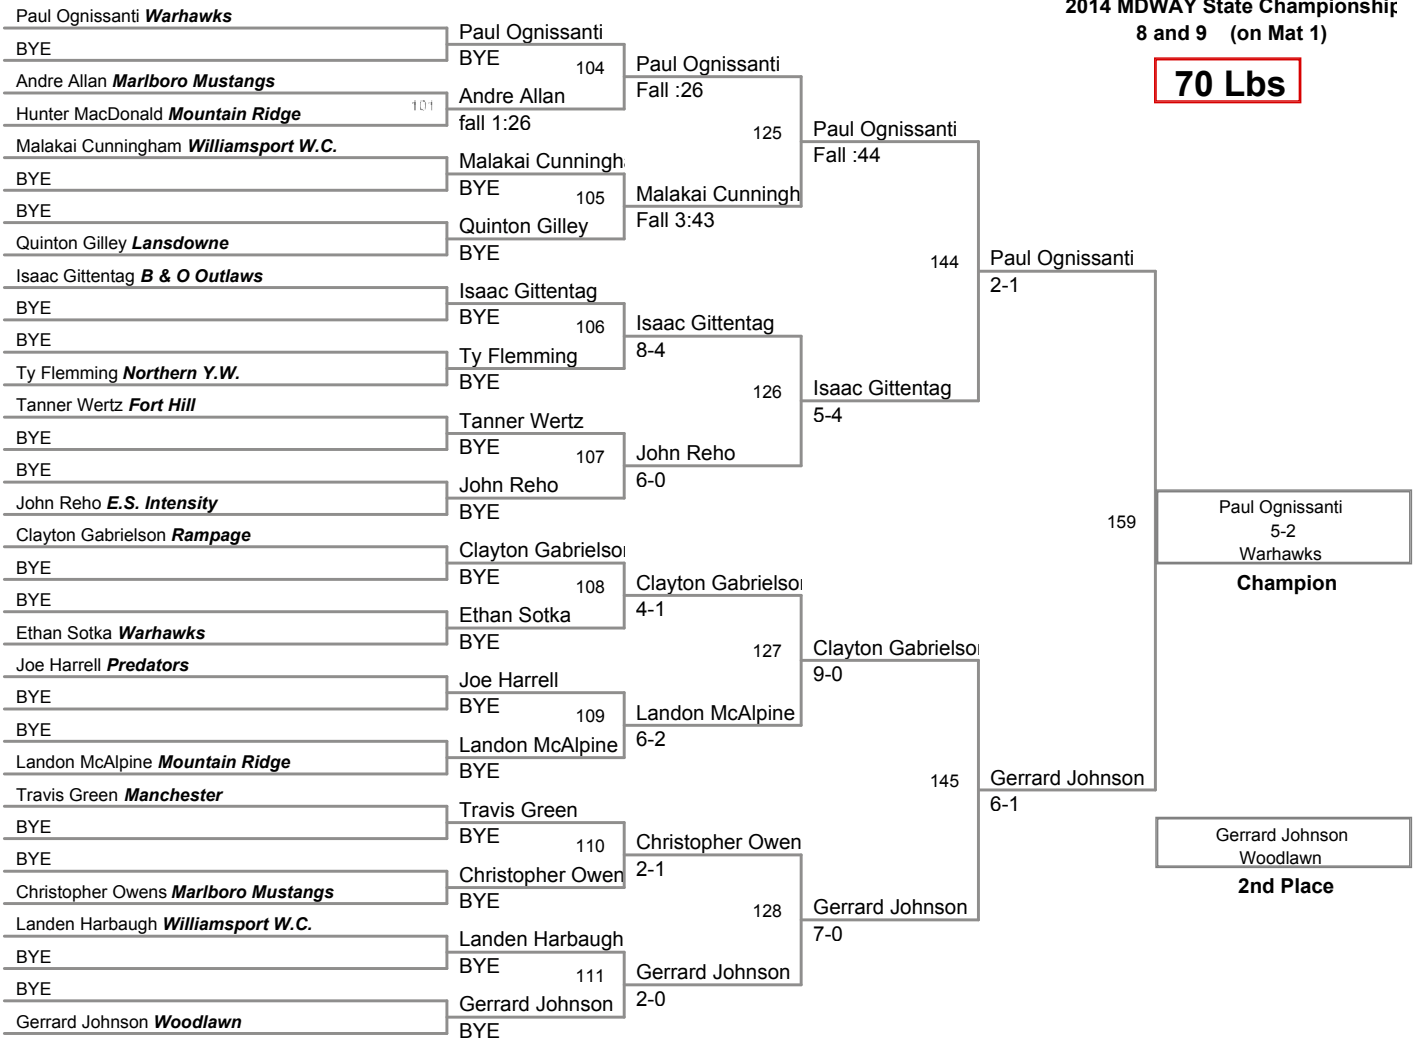

2014 MDWAY State Championship
8 and 9 (on Mat 1)

70 Lbs