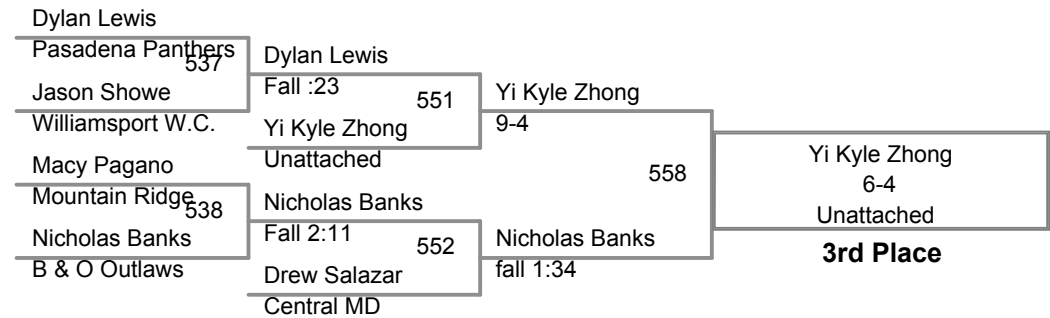

2014 MDWAY State Championship
8 and 9 (on Mat 5)

75 Lbs